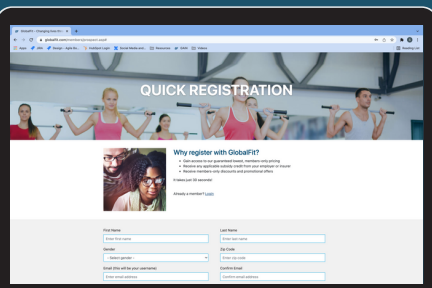

ACTIVATE WITH GLOBALFIT

GlobalFit's Gym Network 360 is a single shopping experience offering you access to fitness and wellness brands at exclusive discounts. Access world class fitness facilities, virtual and live-streaming classes and personalized nutrition programs all designed to help you improve the health of your mind, body and spirit.

FOR MORE INFORMATION CLICK HERE:
WWW.GLOBALFIT.COM/HEALTHPARTNERS 

TO ACTIVATE, FOLLOW THESE THREE EASY STEPS:
Access exclusive GlobalFit member pricing on premier fitness and wellness programs.

1

Visit your custom landing page to access your GlobalFit offerings.

2

Use the links at the top left of the screen to activate and set up your account. Complete the form to create a username and password. If you've already set up your account, enter your username and password to login.