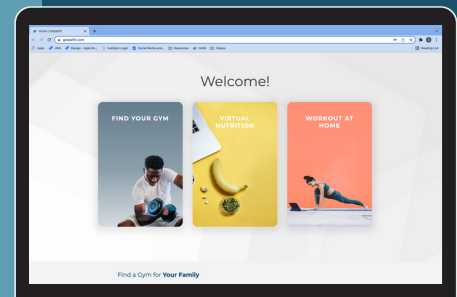

ACTIVATE WITH GLOBALFIT

GlobalFit's Gym Network 360 is a single shopping experience offering you access to fitness and wellness brands at exclusive discounts. Access world class fitness facilities, virtual and live-streaming classes and personalized nutrition programs all designed to help you improve the health of your mind, body and spirit.

FOR MORE INFORMATION CLICK HERE:
WWW.GLOBALFIT.COM/HEALTHPARTNERS 

TO ACTIVATE, FOLLOW THESE THREE EASY STEPS:
Access exclusive GlobalFit member pricing on premier fitness and wellness programs.

1

Visit your custom landing page to access your GlobalFit offerings.

3

Use the top navigation bar to view products and services available to you.